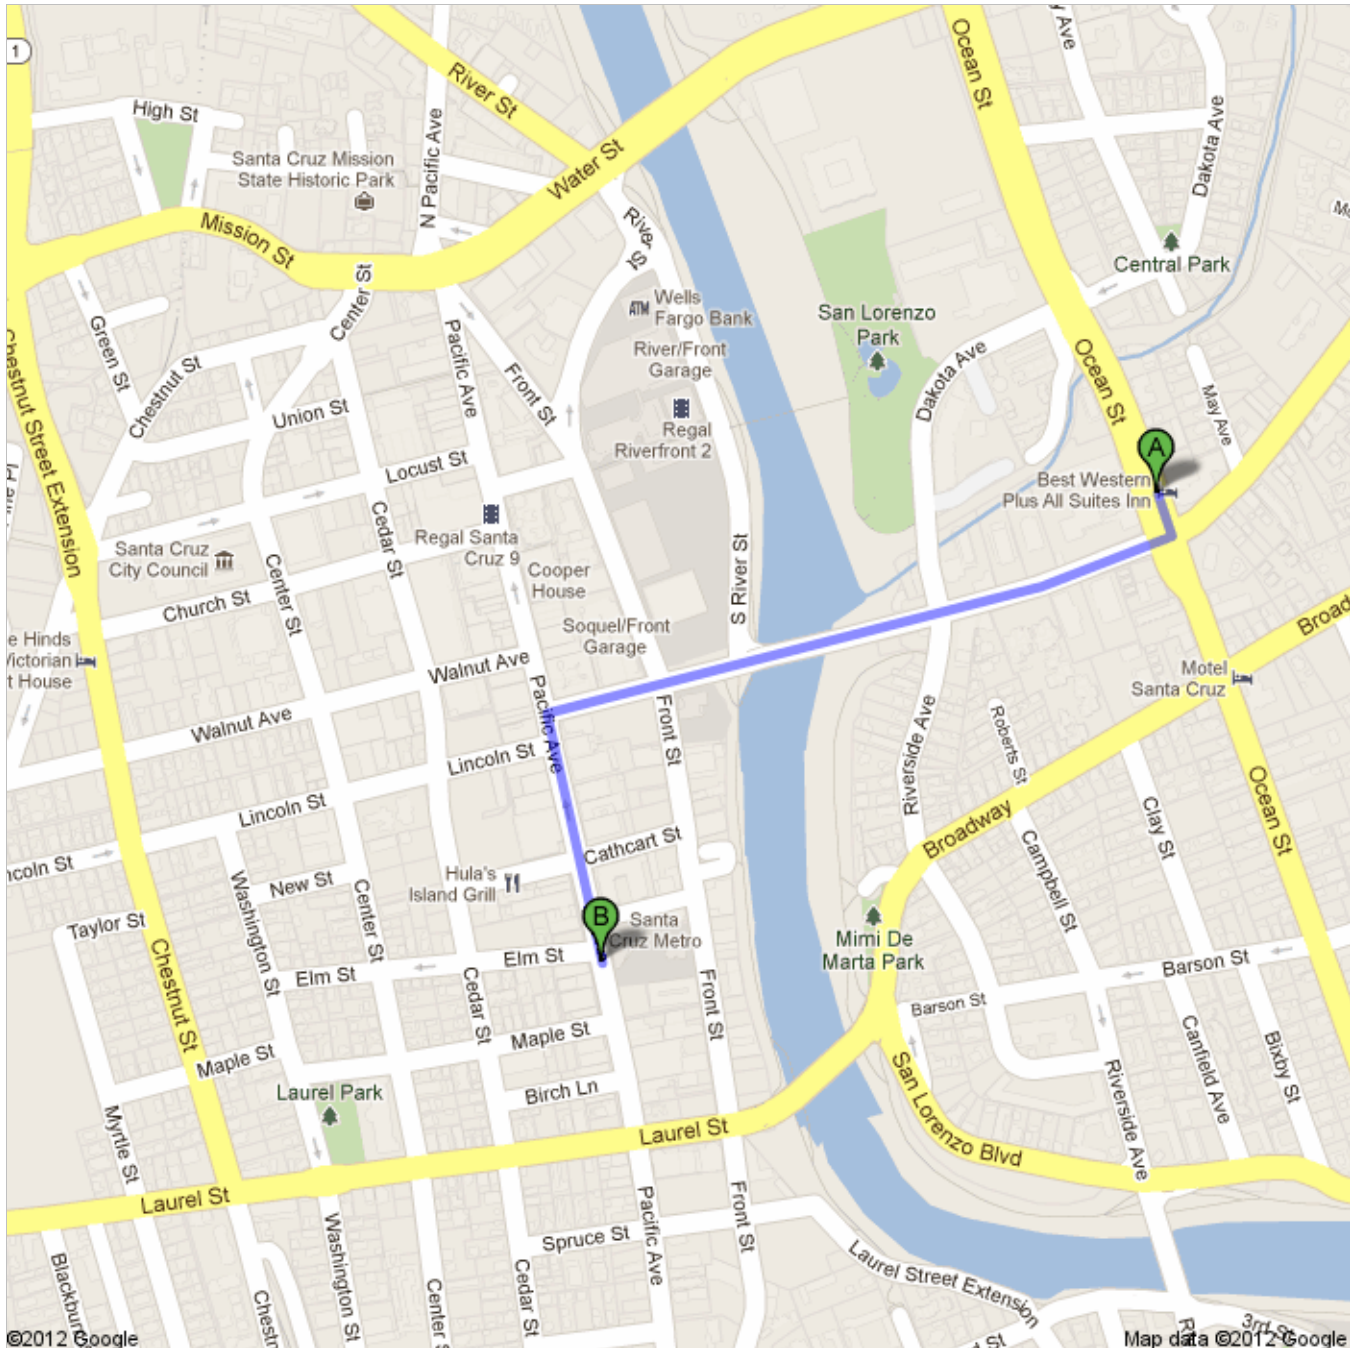

Directions to Santa Cruz Metro, 920 Pacific Avenue, Santa Cruz, CA 95060

0.6 mi – about 11 mins

Directions: Best Western All Suites : Downtown Santa Cruz (Metro Bus Station)

Dining, shops and movie theatres are primarily north of the Metro Station along Pacific Ave, and also along Cedar and Front Streets.

Walking directions are in beta.

Use caution – This route may be missing sidewalks or pedestrian paths.

 Best Western Plus All Suite Inn, 500 Ocean Street, Santa Cruz, CA 95060

1. Head **south** on **Ocean St** toward **Soquel Ave** go 144 ft
total 144 ft

 2. Turn right onto **Soquel Ave** go 0.4 mi
total 0.4 mi
About 8 mins

 3. Turn left onto **Pacific Ave** go 0.2 mi
total 0.6 mi
Destination will be on the left
About 3 mins

 Santa Cruz Metro, 920 Pacific Avenue, Santa Cruz, CA 95060

These directions are for planning purposes only. You may find that construction projects, traffic, weather, or other events may cause conditions to differ from the map results, and you should plan your route accordingly. You must obey all signs or notices regarding your route.