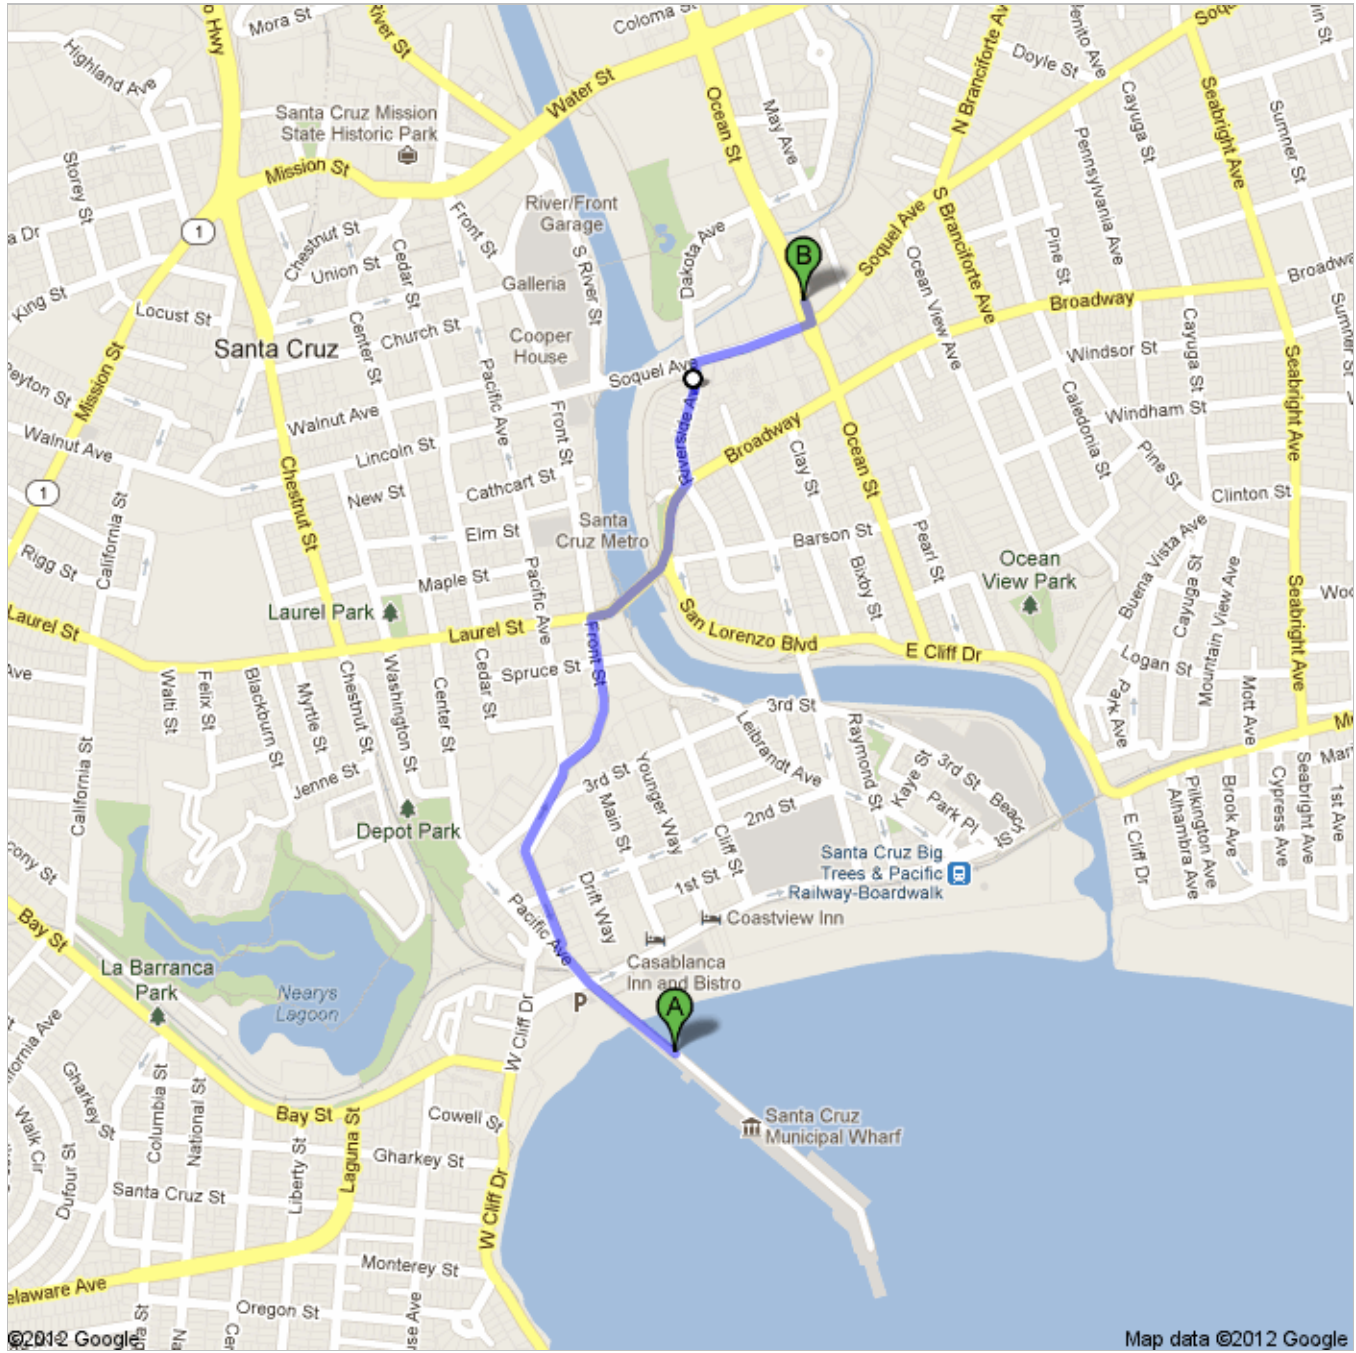

Directions to Best Western Plus All Suite Inn, 500 Ocean Street, Santa Cruz, CA 95060

1.2 mi – about 25 mins

Directions to/from: Santa Cruz Municipal Wharf: Best Western All Suites Inn

Link to Santa Cruz Wharf (activities, dining, etc):

<http://www.cityofsantacruz.com/index.aspx?page=648>

Walking directions are in beta.

Use caution – This route may be missing sidewalks or pedestrian paths.

 **Municipal Wharf, Santa Cruz, CA 95060**

- | | | |
|---|---|---------------------------|
| | 1. Head northwest on Municipal Wharf toward Beach St
About 3 mins | go 0.1 mi
total 0.1 mi |
| | 2. Continue onto Pacific Ave
About 1 min | go 299 ft
total 0.2 mi |
|  | 3. Turn right onto Front St
About 3 mins | go 0.1 mi
total 0.3 mi |
|  | 4. Slight right to stay on Front St
About 2 mins | go 0.1 mi
total 0.4 mi |
|  | 5. Turn right to stay on Front St
About 4 mins | go 0.2 mi
total 0.6 mi |
|  | 6. Turn right onto Laurel St
About 2 mins | go 0.1 mi
total 0.8 mi |
| | 7. Continue onto Broadway
About 2 mins | go 0.1 mi
total 0.9 mi |
|  | 8. Turn left onto Riverside Ave
About 3 mins | go 0.2 mi
total 1.0 mi |
|  | 9. Turn right onto Soquel Ave
About 3 mins | go 0.2 mi
total 1.2 mi |
|  | 10. Turn left onto Ocean St
Destination will be on the right | go 144 ft
total 1.2 mi |

 **Best Western Plus All Suite Inn, 500 Ocean Street, Santa Cruz, CA 95060**

These directions are for planning purposes only. You may find that construction projects, traffic, weather, or other events may cause conditions to differ from the map results, and you should plan your route accordingly. You must obey all signs or notices regarding your route.

Map data ©2012 Google

Directions weren't right? Please find your route on maps.google.com and click "Report a problem" at the bottom left.