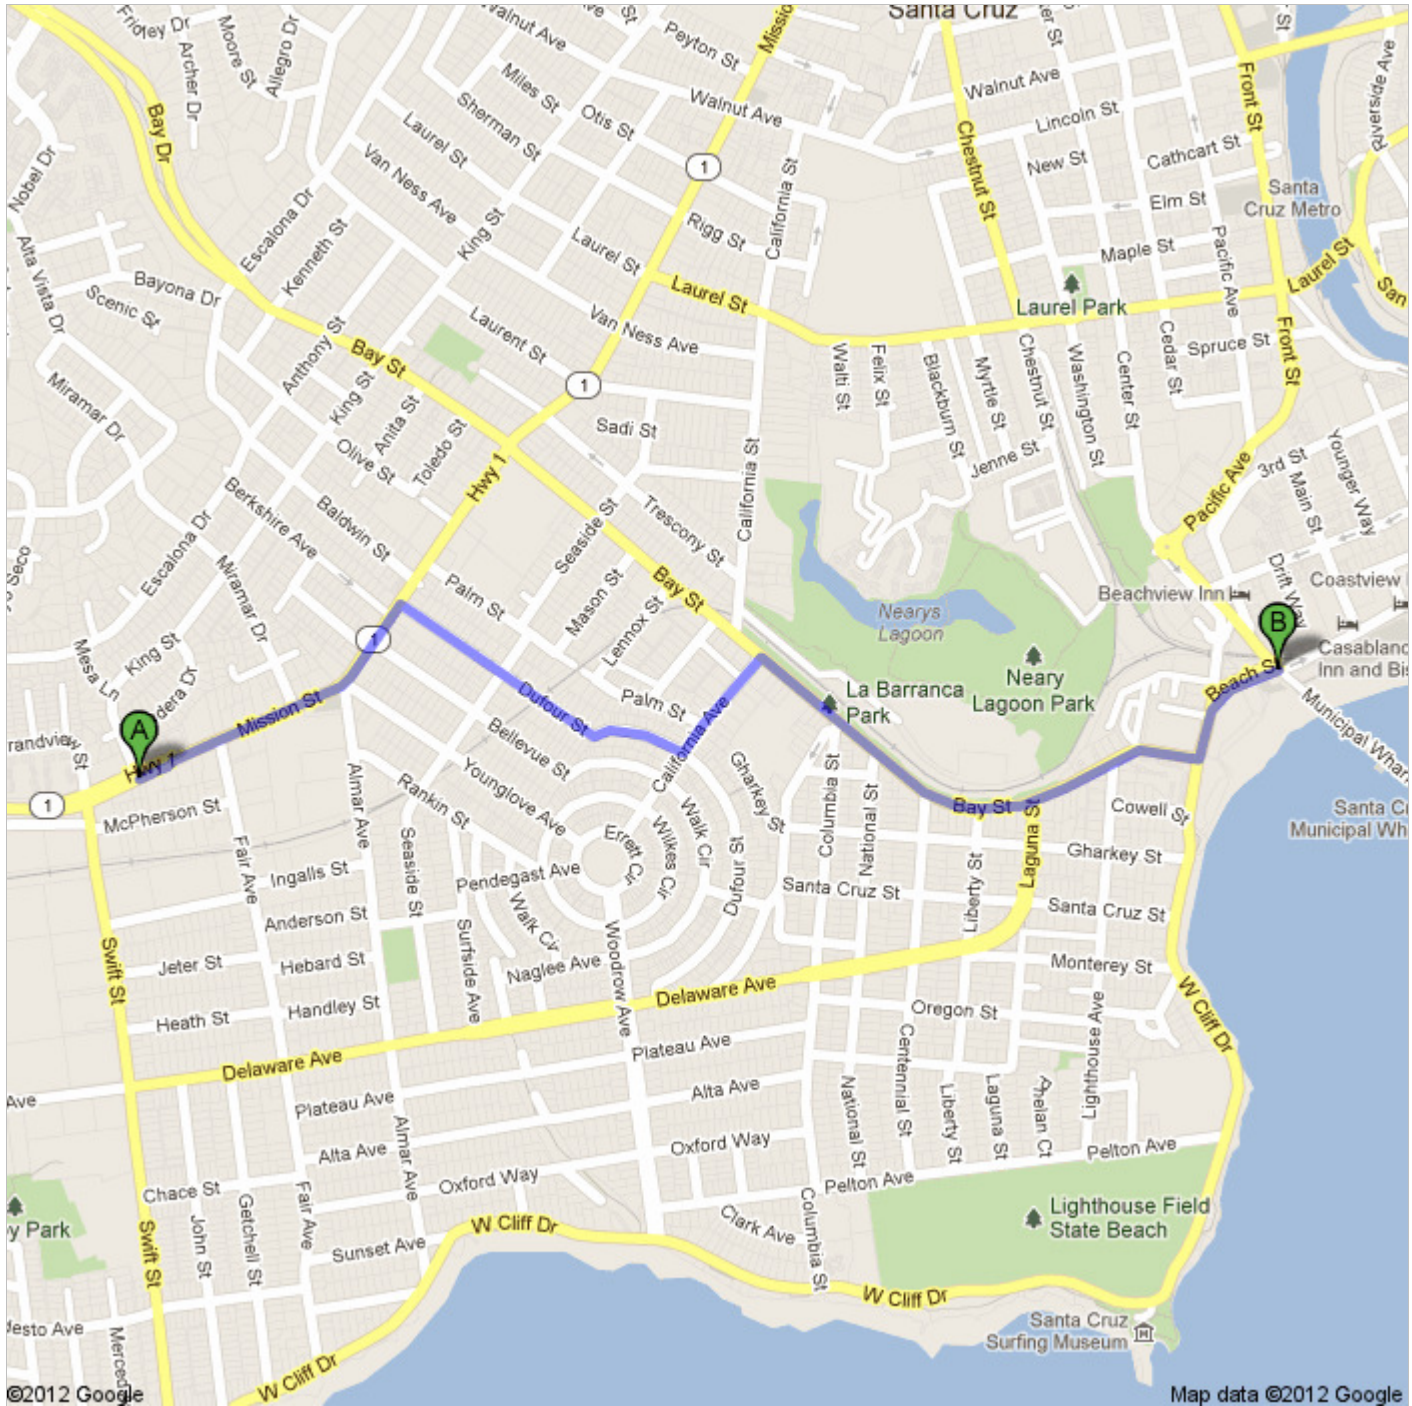

Directions to Beach St
1.7 mi – about 32 mins

Walking directions are in beta.

Use caution – This route may be missing sidewalks or pedestrian paths.

 Mission St

-
- | | |
|---|---------------------------|
| 1. Head northeast on Mission St toward Fair Ave
About 8 mins | go 0.4 mi
total 0.4 mi |
|  2. Turn right onto Dufour St
About 8 mins | go 0.4 mi
total 0.8 mi |
|  3. Turn left onto California Ave
About 3 mins | go 0.1 mi
total 0.9 mi |
|  4. Turn right onto Bay St
About 12 mins | go 0.6 mi
total 1.5 mi |
|  5. Turn left onto W Cliff Dr
About 1 min | go 318 ft
total 1.6 mi |
|  6. Slight right onto Beach St
About 2 mins | go 0.1 mi
total 1.7 mi |

 Beach St

These directions are for planning purposes only. You may find that construction projects, traffic, weather, or other events may cause conditions to differ from the map results, and you should plan your route accordingly. You must obey all signs or notices regarding your route.

Map data ©2012 Google

Directions weren't right? Please find your route on maps.google.com and click "Report a problem" at the bottom left.